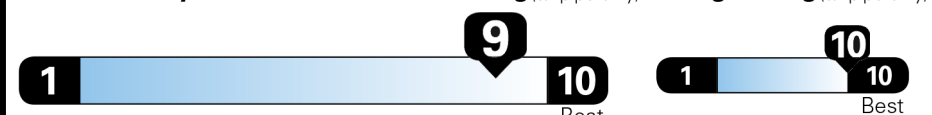

Fuel Economy & Greenhouse Gas Rating (tailpipe only) Smog Rating (tailpipe only)

This vehicle emits 0 grams CO₂ per mile. The best emits 0 grams per mile (tailpipe only). Does not include emissions from generating electricity; learn more at fueleconomy.gov.

Actual results will vary for many reasons, including driving conditions and how you drive and maintain your vehicle. The average new vehicle gets 29 MPG and costs $8,500 to fuel over 5 years. Cost estimates are based on 15,000 miles per year at $0.17 per kW-hr. MPGe is miles per gasoline gallon equivalent. Vehicle emissions are a significant cause of climate change and smog.

fueleconomy.gov

Calculate personalized estimates and compare vehicles

MANUFACTURER'S SUGGESTED RETAIL PRICE† $40,968.00

DELIVERY, PROCESSING AND HANDLING FEE 1,595.00

TOTAL SUGGESTED RETAIL PRICE $42,563.00

†Manufacturer's suggested retail price excludes delivery processing and handling fees, license and title fees, applicable federal, state and local taxes, and dealer and distributor options and accessories.

Delivered by Truck to: 04536
NORM REEVES TOY SAN DIEGO
5910 MISSION GORGE RD
SAN DIEGO CA92120

TML2E1N2S0F0W0